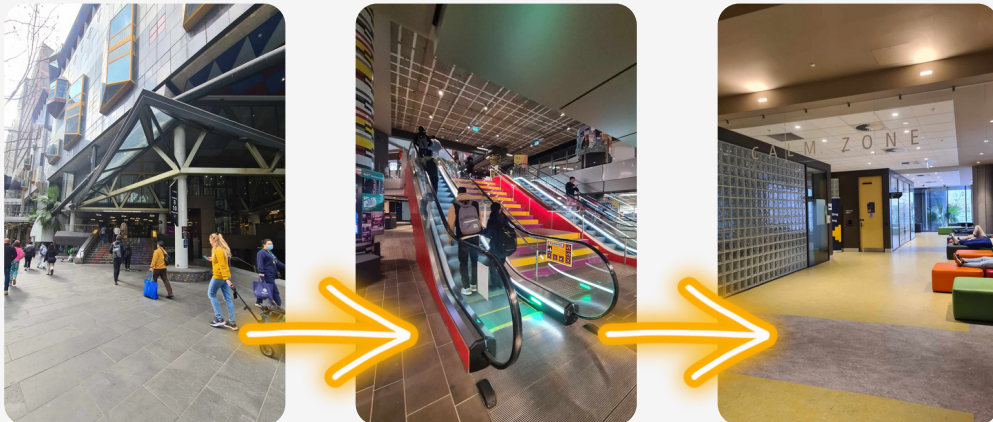

FINDING ELS ROOMS

Entry via Bowen Street:

- Enter building 8/10 past the Possum Skin Cloak statue
- Walk past RMIT Connect (on your right) and take a left
- Walk through the Calm Zone

Entry via Swanston Street:

- Enter building 8/10 via the stairs
- Take the lift to level 4. The RMIT Job Shop will be on your left.
- Turn right and walk through the Calm Zone

✘ Consult room locations

➡ Entrance points to building