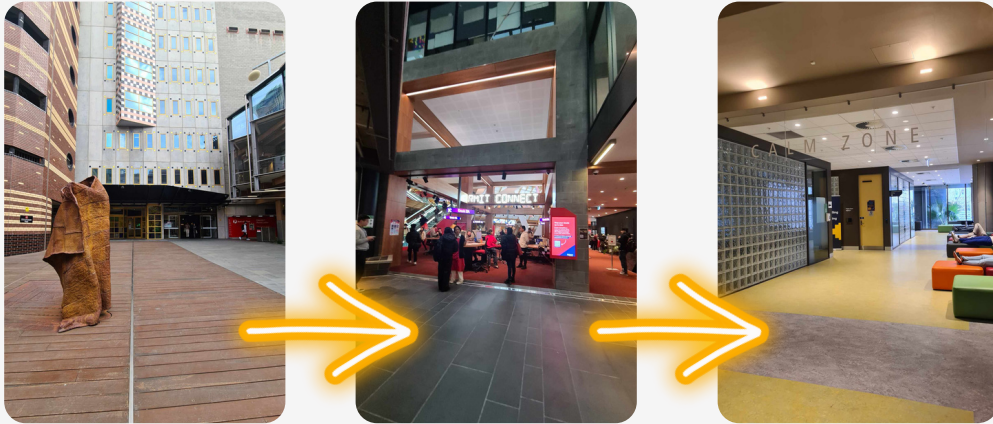

FINDING ELS ROOMS

Entry via Bowen Street:

- Enter building 8/10 past the Possum Skin Cloak statue
- Walk past RMIT Connect (on your right) and take a left
- Walk through the Calm Zone

Entry via Swanston Street:

- Enter building 8/10 via the stairs
- Take the lift to level 4. The RMIT Job Shop will be on your left.
- Turn right and walk through the Calm Zone

✘ Consult room locations

➡ Entrance points to building