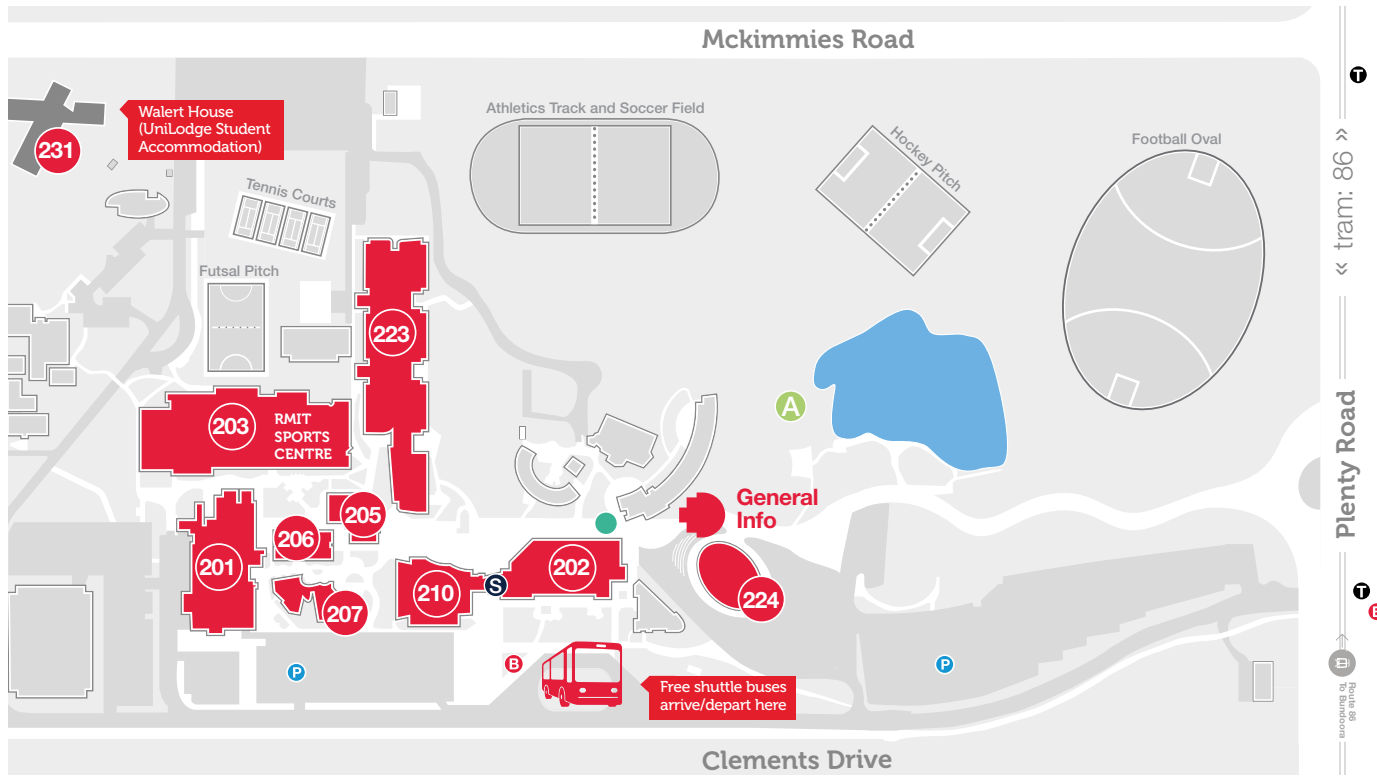

Bundoora Campus West map

RMIT Sports Centre

FACILITY HIRE

Opening Hours

Monday to Friday	8am – 10pm
Saturday	8am – 10pm
Sunday	8am – 6pm

- 📍 RMIT Sports Centre Building 203, McKimmies Road, Bundoora VIC 3083
- ☎ 9925 7999
- ✉ sportscentre@rmit.edu.au
- 🌐 www.rmit.edu.au/sportscentre
- 📘 RMIT Sports Centre
- 📷 @rmitsportscentre

ABOUT US

RMIT University is a leader in sport, fitness and active recreation. RMIT Sports Centre is located at the university's Bundoora campus on Plenty road in Melbourne's north.

Our world class sports precinct includes a diverse range of quality indoor and outdoor sporting facilities and services stretched out over 20 hectares of landscaped grounds and parklands.

Our range of quality sporting facilities includes:

- 4 Court Indoor Highball Stadium
- Marvel Stadium Sized Football Oval
- Soccer Pitch (synthetic turf)
- Hockey field (synthetic turf)
- Tennis Courts (Plexicushion)
- 3 five-a-side Futsal Pitches (synthetic turf)
- 4 Lane 400metre Athletics Track
- 3 Squash / Racquetball Courts
- Group Fitness Exercise Studio
- Cycling Studio
- Health Club

Outdoor Sports Facilities

HOURLY CASUAL HIRE RATES

Football Oval (Minimum 2 hours booking)	\$195 per hour (Monday – Friday) \$245 per hour (Saturday – Sunday)
Soccer Pitch	\$69 per hour
Athletics Track	\$69 per hour
Hockey Pitch	\$69 per hour
Tennis Courts	\$24 per hour
Futsal Pitches (synthetic turf)	\$54 per hour